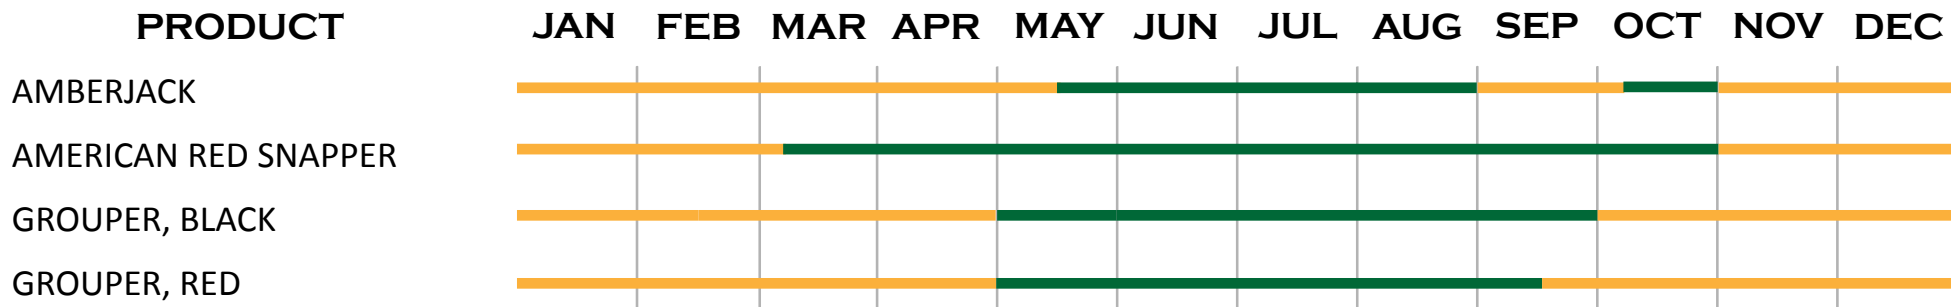

SEASONALITY CHART

PACIFIC FINFISH

This chart is a guide based on past history and is subject to weather, air traffic, and availability of product.

SEASONALITY CHART

ATLANTIC FINFISH

This chart is a guide based on past history and is subject to weather, air traffic, and availability of product.

SEASONALITY CHART

GULF OF MEXICO FINFISH

This chart is a guide based on past history and is subject to weather, air traffic, and availability of product.

HAWAII FINFISH

SEASONALITY CHART

MIGRATORY FINFISH

This chart is a guide based on past history and is subject to weather, air traffic, and availability of product.