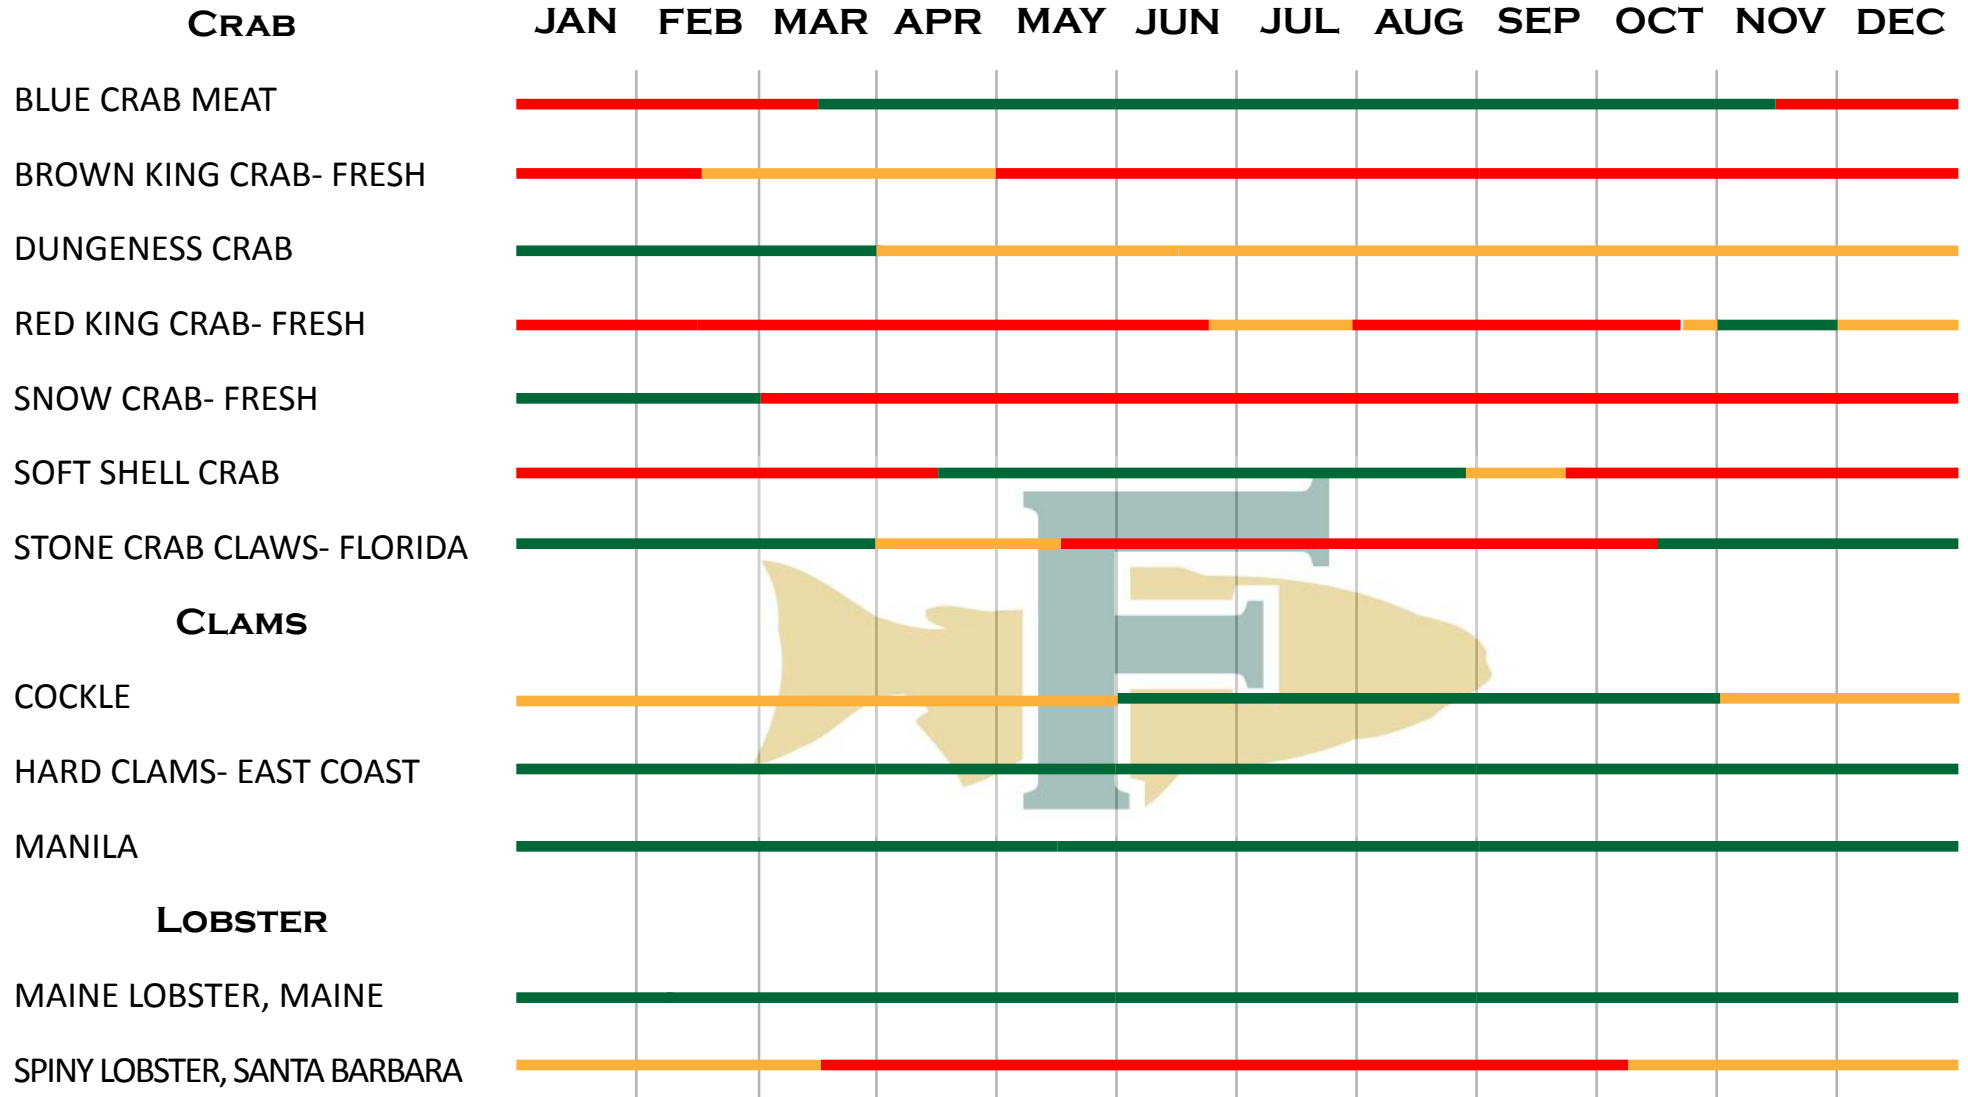

SEASONALITY CHART

PACIFIC FINFISH

This chart is a guide based on past history and is subject to weather, air traffic, and availability of product.

SEASONALITY CHART

ATLANTIC FINFISH

This chart is a guide based on past history and is subject to weather, air traffic, and availability of product.

SEASONALITY CHART

GULF OF MEXICO FINFISH

This chart is a guide based on past history and is subject to weather, air traffic, and availability of product.

HAWAII FINFISH

SEASONALITY CHART

MIGRATORY FINFISH

This chart is a guide based on past history and is subject to weather, air traffic, and availability of product.

COHO

	NOT AVAILABLE
	LIMITED AVAILABILITY
	AVAILABLE

SEASONALITY CHART

SHELLFISH

This chart is a guide based on past history and is subject to weather, air traffic, and availability of product.

1068 THORNDALE AVE., BENSENVILLE, IL 60106
 630-860-7100 • 888-803-2345
WWW.FORTUNEFISHCO.NET

■	NOT AVAILABLE
■	LIMITED AVAILABILITY
■	AVAILABLE

SEASONALITY CHART

SHELLFISH

This chart is a guide based on past history and is subject to weather, air traffic, and availability of product.