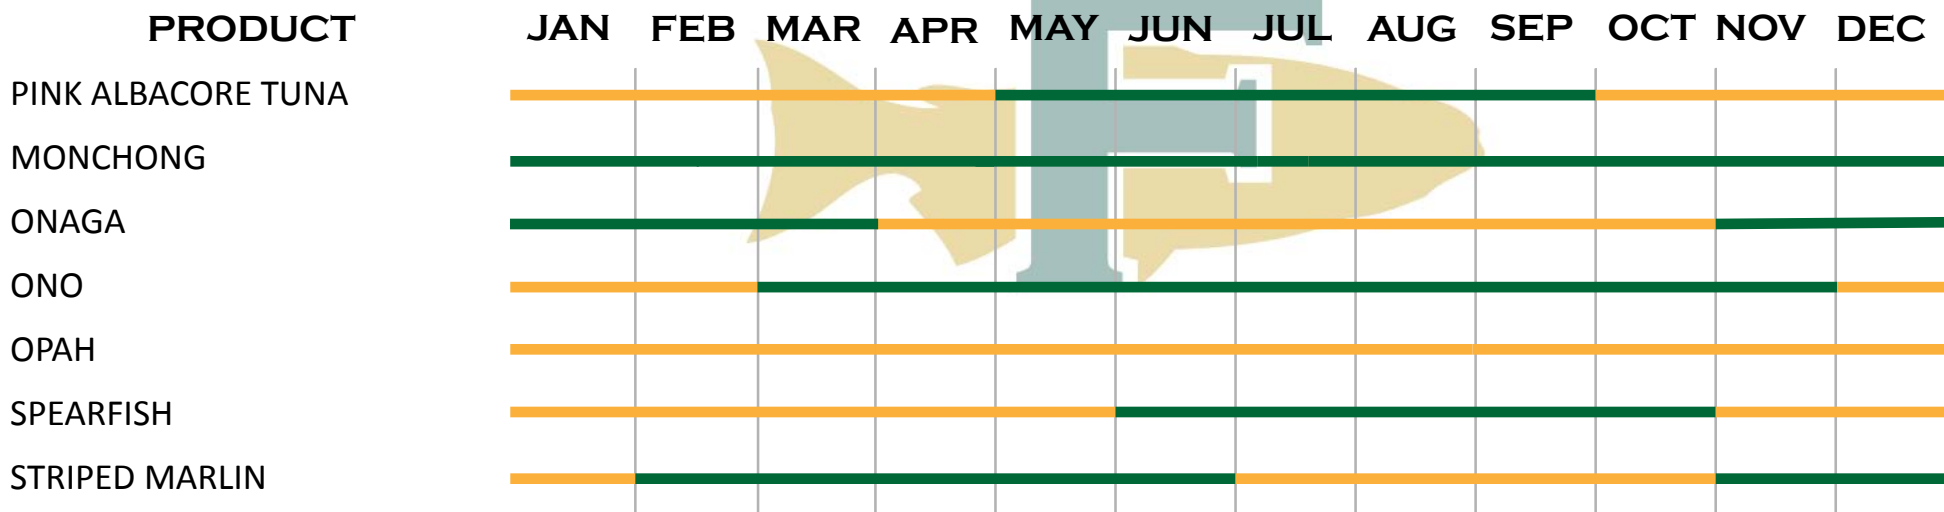

SEASONALITY CHART

PACIFIC FINFISH

This chart is a guide based on past history and is subject to weather, air traffic, and availability of product.

SEASONALITY CHART

ATLANTIC FINFISH

This chart is a guide based on past history and is subject to weather, air traffic, and availability of product.

SEASONALITY CHART

GULF OF MEXICO FINFISH

This chart is a guide based on past history and is subject to weather, air traffic, and availability of product.

HAWAII FINFISH

SEASONALITY CHART

MIGRATORY FINFISH

This chart is a guide based on past history and is subject to weather, air traffic, and availability of product.