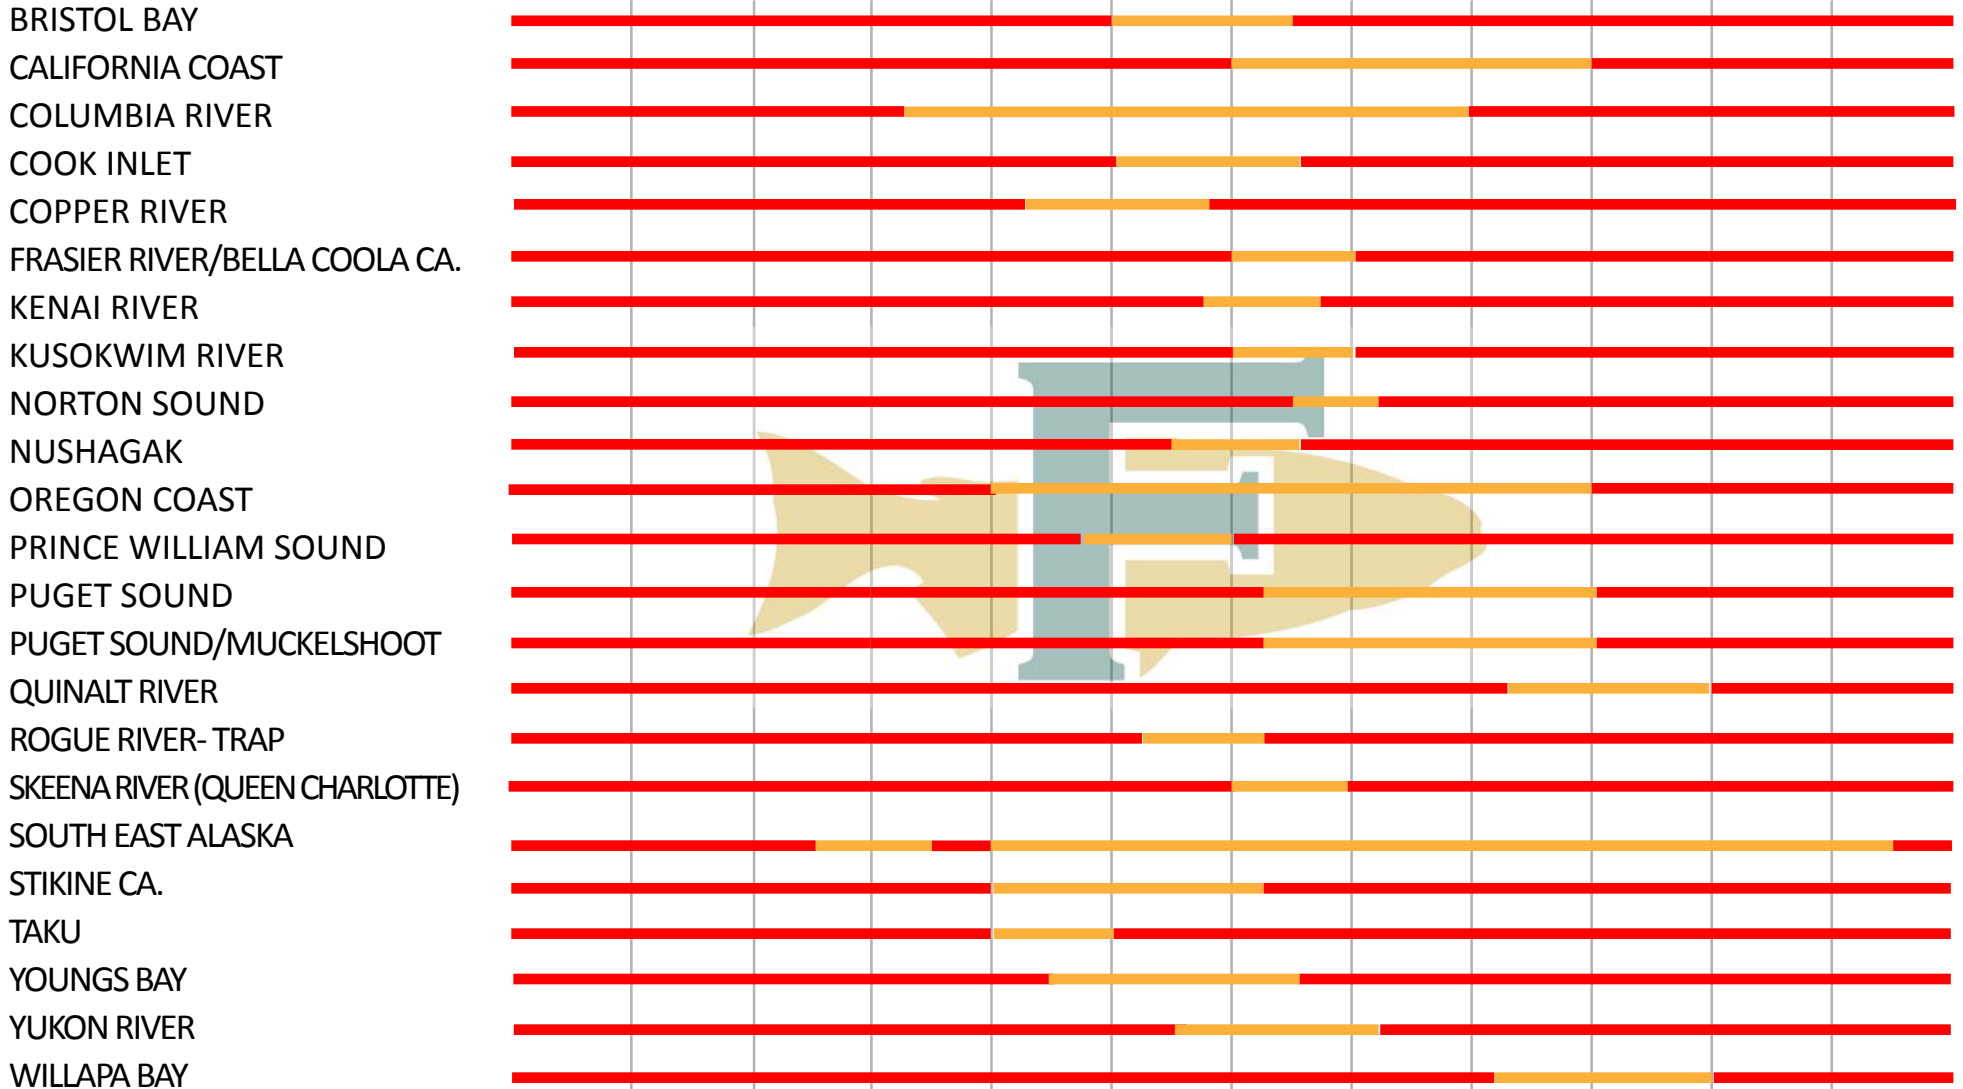

SEASONALITY CHART

PACIFIC FINFISH

This chart is a guide based on past history and is subject to weather, air traffic, and availability of product.

SEASONALITY CHART

ATLANTIC FINFISH

This chart is a guide based on past history and is subject to weather, air traffic, and availability of product.

SEASONALITY CHART

GULF OF MEXICO FINFISH

This chart is a guide based on past history and is subject to weather, air traffic, and availability of product.

HAWAII FINFISH

SEASONALITY CHART

MIGRATORY FINFISH

This chart is a guide based on past history and is subject to weather, air traffic, and availability of product.

FRESH WATER FINFISH

ARCTIC FINFISH

SEASONALITY CHART

SALMON

KING SALMON

JAN FEB MAR APR MAY JUN JUL AUG SEP OCT NOV DEC

1068 THORNDALE AVE., BENSENVILLE, IL 60106

630-860-7100 • 888-803-2345

■	NOT AVAILABLE
■	LIMITED AVAILABILITY
■	AVAILABLE

SEASONALITY CHART

SHELLFISH

This chart is a guide based on past history and is subject to weather, air traffic, and availability of product.