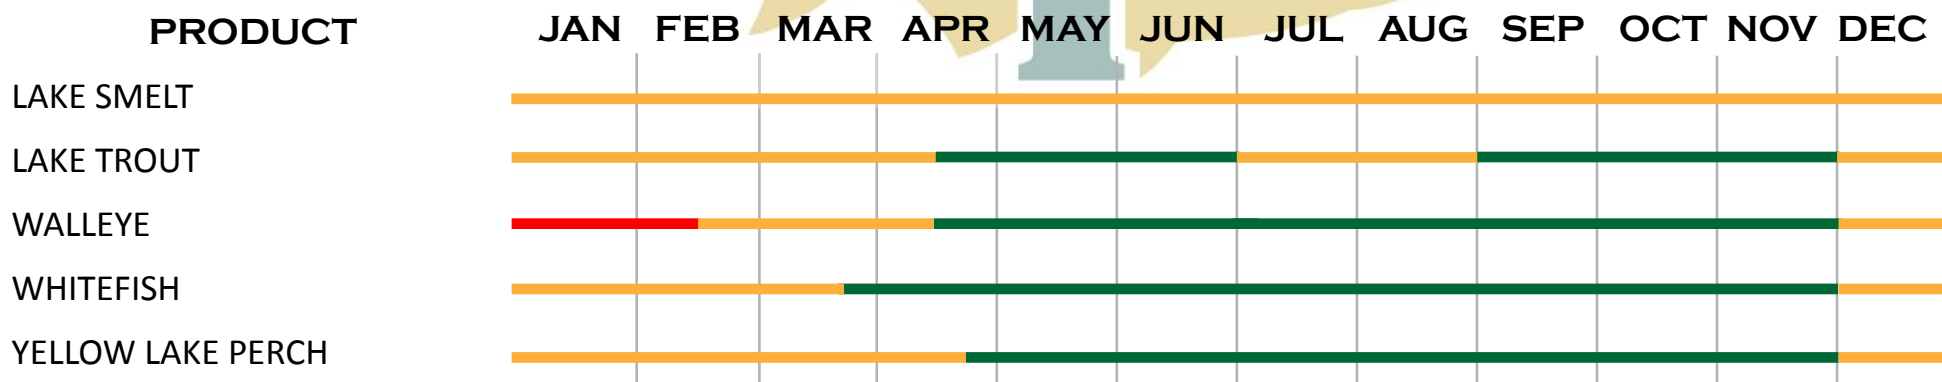

SEASONALITY CHART

PACIFIC FINFISH

This chart is a guide based on past history and is subject to weather, air traffic, and availability of product.

SEASONALITY CHART

ATLANTIC FINFISH

This chart is a guide based on past history and is subject to weather, air traffic, and availability of product.

SEASONALITY CHART

GULF OF MEXICO FINFISH

This chart is a guide based on past history and is subject to weather, air traffic, and availability of product.

HAWAII FINFISH

SEASONALITY CHART

MIGRATORY FINFISH

This chart is a guide based on past history and is subject to weather, air traffic, and availability of product.

FRESH WATER FINFISH

ARCTIC FINFISH

SEASONALITY CHART

SALMON

KING SALMON

JAN FEB MAR APR MAY JUN JUL AUG SEP OCT NOV DEC

1068 THORNDALE AVE., BENSENVILLE, IL 60106

630-860-7100 • 888-803-2345