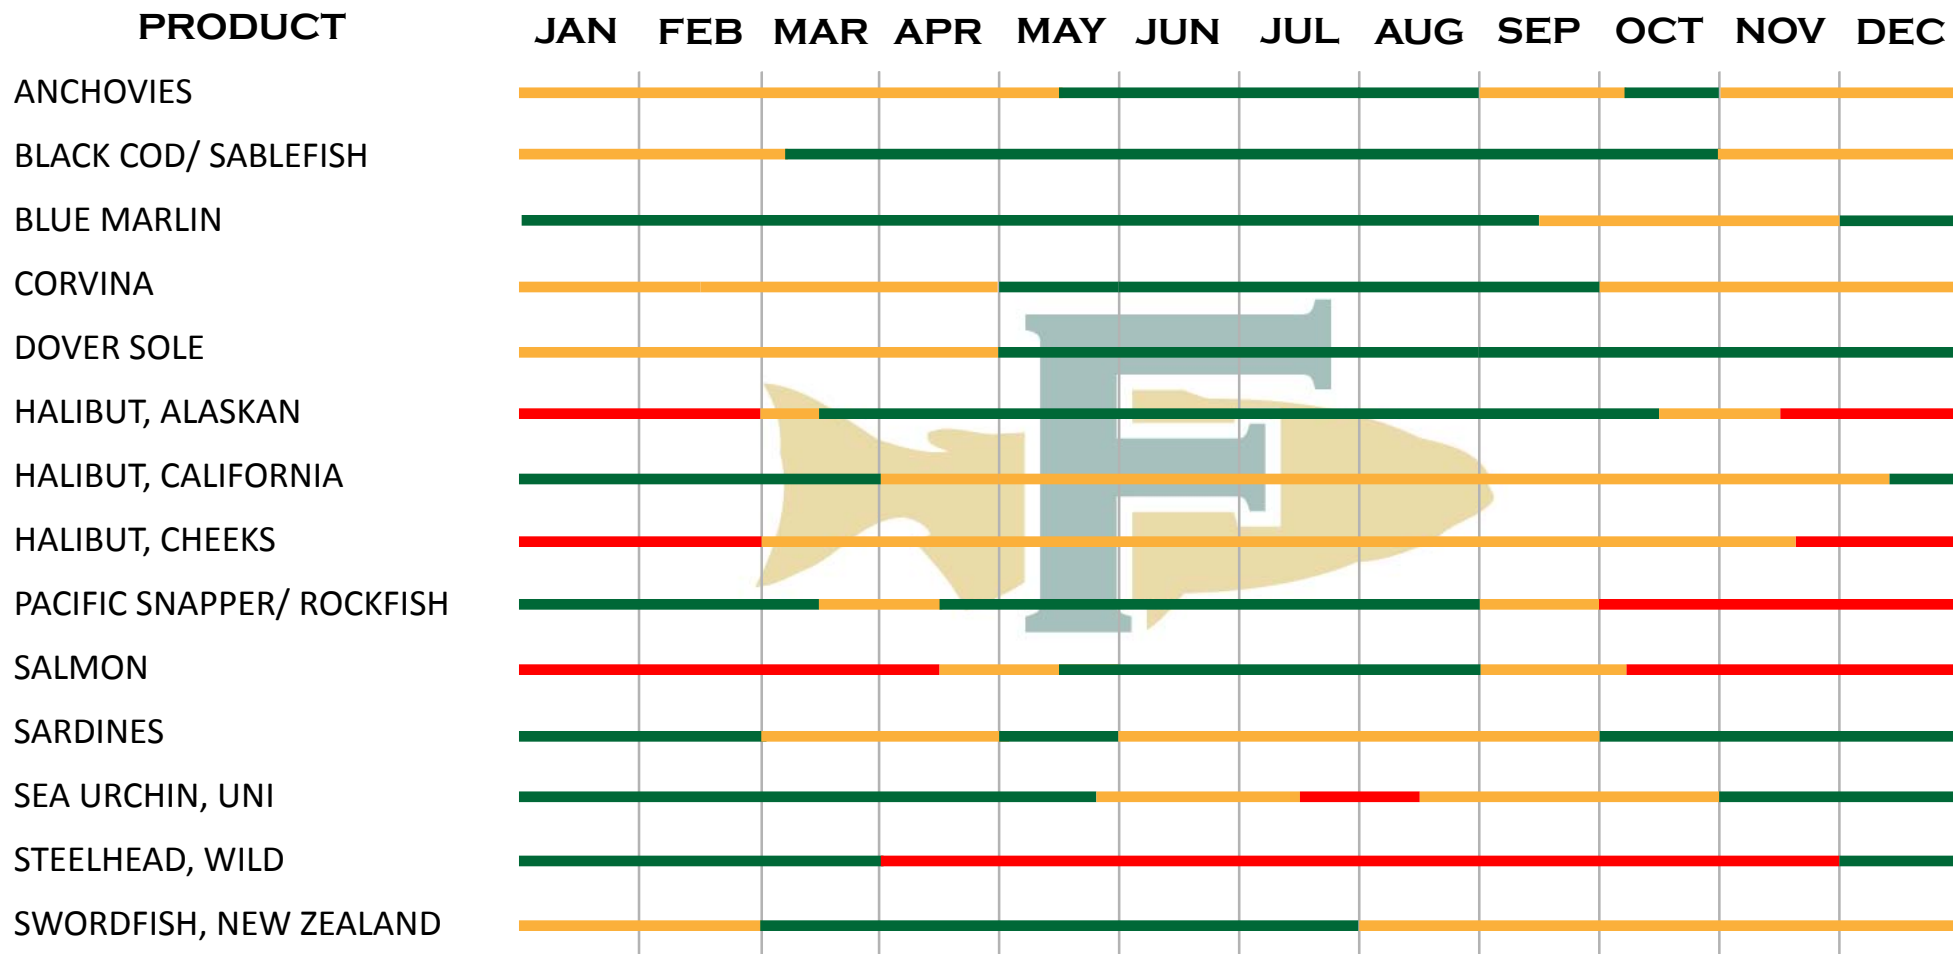

SEASONALITY CHART

PACIFIC FINFISH

This chart is a guide based on past history and is subject to weather, air traffic, and availability of product.

SEASONALITY CHART

ATLANTIC FINFISH

This chart is a guide based on past history and is subject to weather, air traffic, and availability of product.

SEASONALITY CHART

GULF OF MEXICO FINFISH

This chart is a guide based on past history and is subject to weather, air traffic, and availability of product.

HAWAII FINFISH

SEASONALITY CHART

MIGRATORY FINFISH

This chart is a guide based on past history and is subject to weather, air traffic, and availability of product.

FRESH WATER FINFISH

ARCTIC FINFISH

SEASONALITY CHART

SALMON

KING SALMON

JAN FEB MAR APR MAY JUN JUL AUG SEP OCT NOV DEC

1068 THORNDALE AVE., BENSENVILLE, IL 60106

630-860-7100 • 888-803-2345

WWW.FORTUNEFISHCO.NET

FORTUNE
FISH COMPANY

THE SEAFOOD SPECIALISTS 

 NOT AVAILABLE
 LIMITED AVAILABILITY
 AVAILABLE

SEASONALITY CHART

SALMON

SOCKEYE

JAN FEB MAR APR MAY JUN JUL AUG SEP OCT NOV DEC