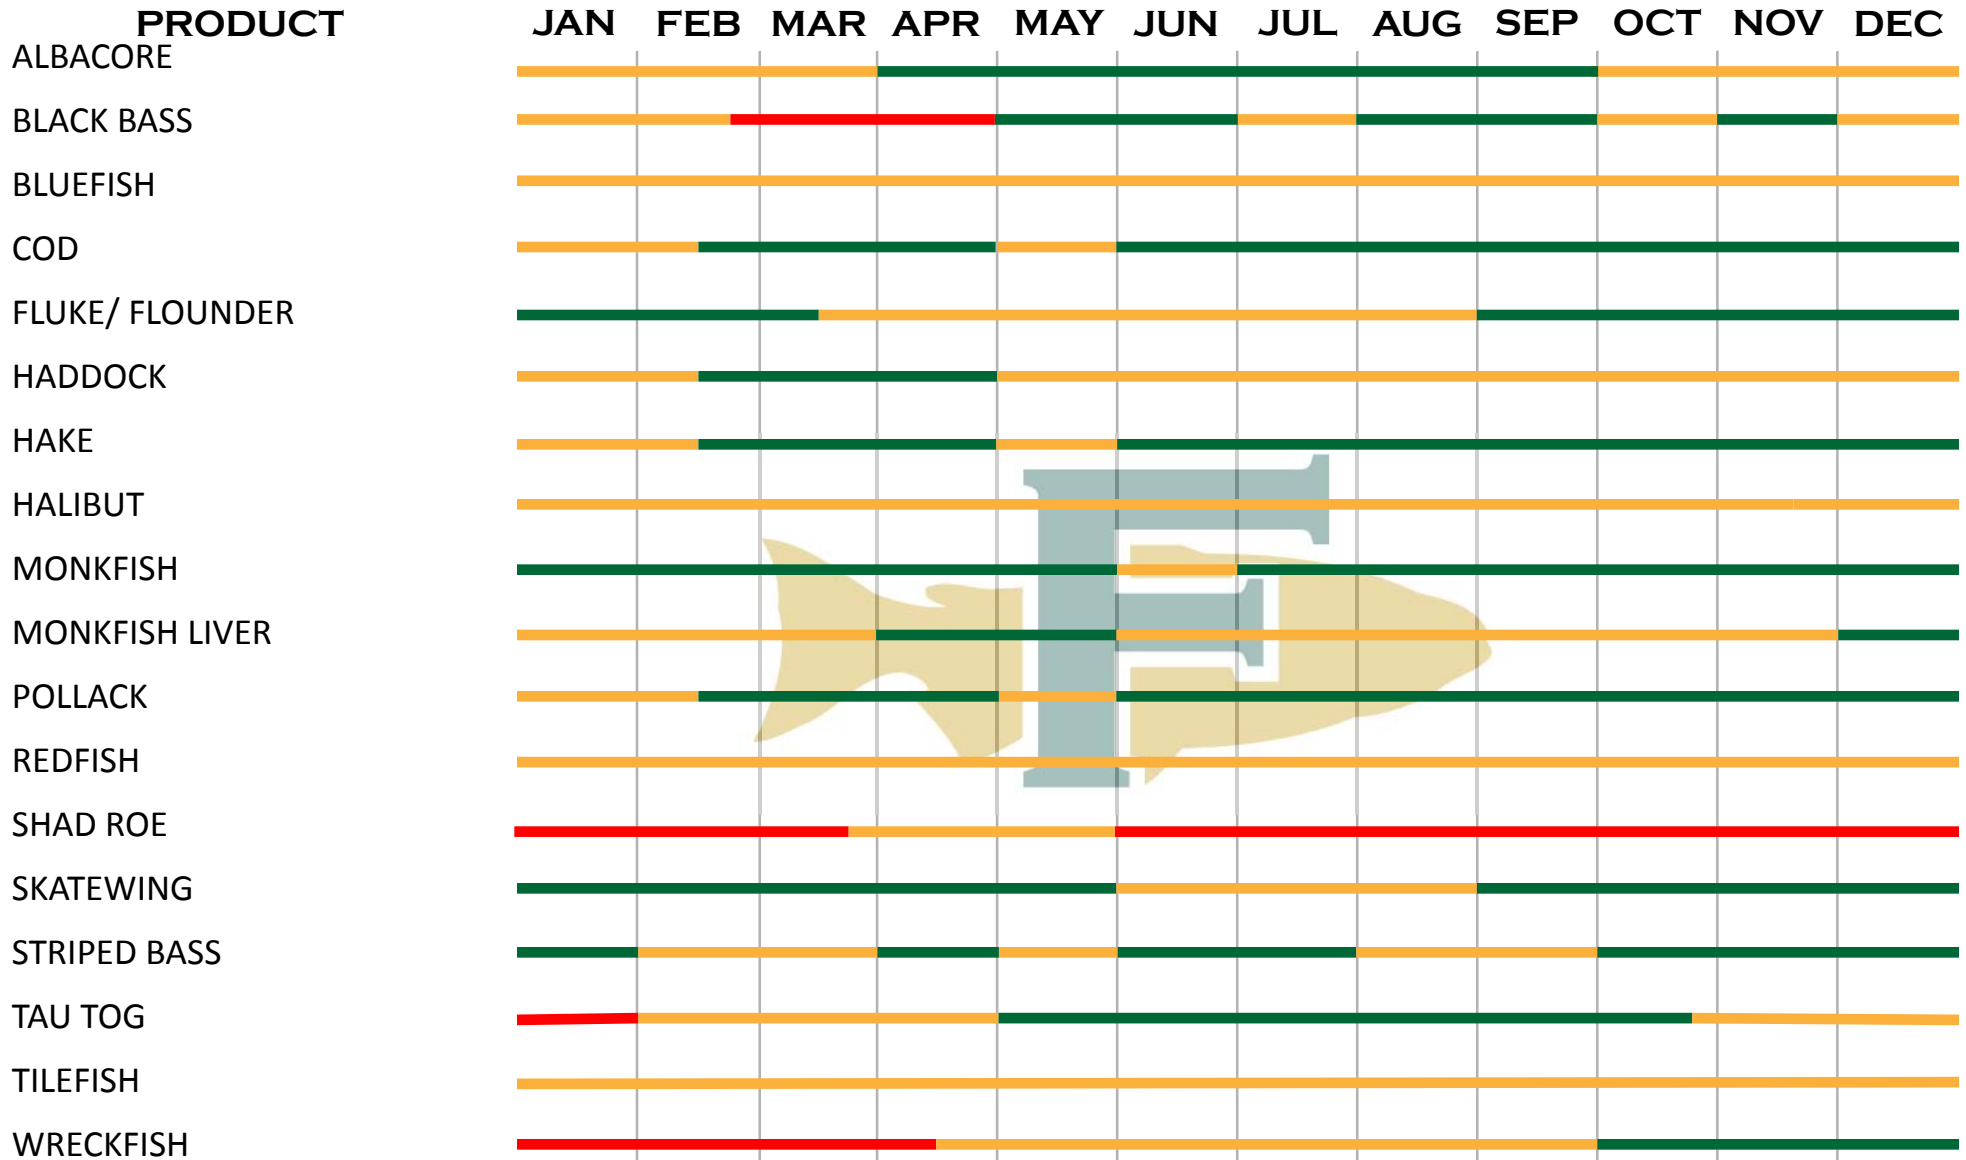

SEASONALITY CHART

PACIFIC FINFISH

This chart is a guide based on past history and is subject to weather, air traffic, and availability of product.

SEASONALITY CHART

ATLANTIC FINFISH

This chart is a guide based on past history and is subject to weather, air traffic, and availability of product.

SEASONALITY CHART

GULF OF MEXICO FINFISH

This chart is a guide based on past history and is subject to weather, air traffic, and availability of product.

HAWAII FINFISH

SEASONALITY CHART

MIGRATORY FINFISH

This chart is a guide based on past history and is subject to weather, air traffic, and availability of product.

FRESH WATER FINFISH

ARCTIC FINFISH

SEASONALITY CHART

SALMON

KING SALMON

JAN FEB MAR APR MAY JUN JUL AUG SEP OCT NOV DEC

1068 THORNDALE AVE., BENSENVILLE, IL 60106

630-860-7100 • 888-803-2345

■	NOT AVAILABLE
■	LIMITED AVAILABILITY
■	AVAILABLE

SEASONALITY CHART

SHELLFISH

This chart is a guide based on past history and is subject to weather, air traffic, and availability of product.